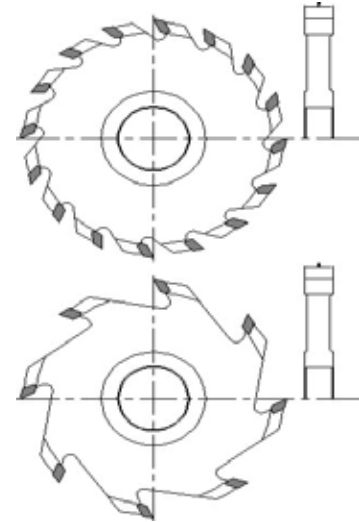

STRAIGHT CUTTER

MORE INFORMATION? PLEASE CONTACT US!

Micor Tooling, Industrigatan 10, 312 34 Laholm, Sweden
+46 (0) 430 492 00, support@micortooling.com