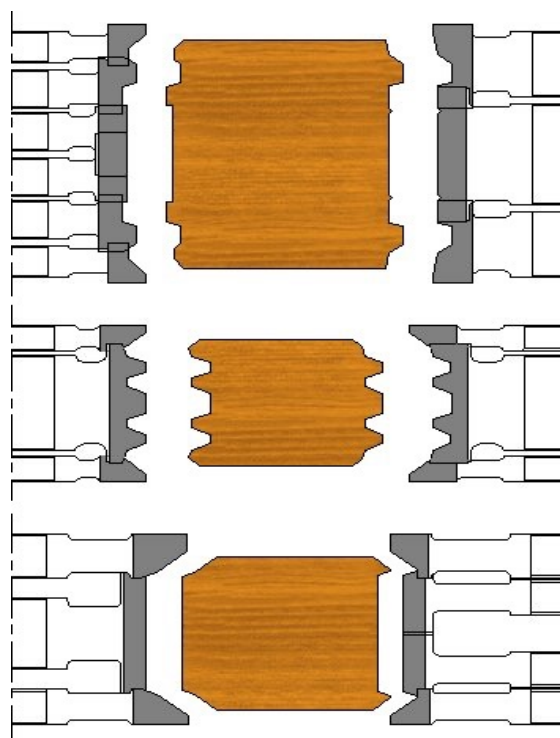

PLANER CUTTER FOR SQUARE LOG

- Planer cutter for square log.

TECHNICAL DATA

SQUARELOG CUTTER SET HS Z=4

	ORDER NO
CUTTER SET LOG B 70	HKH16070
CUTTER SET LOG B 75	HKH17075
CUTTER SET LOG B 80	HKH17580
CUTTER SET LOG B 90	HKH18090
CUTTER SET LOG B 100	HKH190100
CUTTER SET LOG B 120	HKH190120
CUTTER SET LOG B 140	HKH195140
CUTTER SET LOG B 170	HKH210170
CUTTER SET LOG B 210	HKH230210