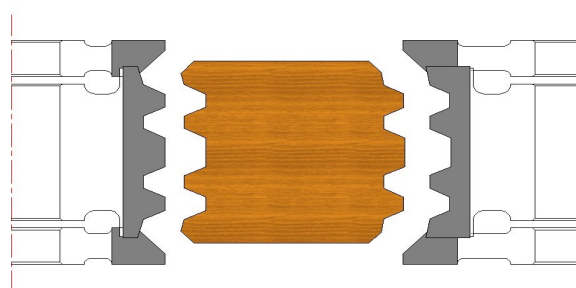

PLANER CUTTER FOR SQUARE LOG

- Planer cutter for square log.

TECHNICAL DATA

SQUARELOG CUTTER SET HS Z=4

	ORDER NO
CUTTER SET LOG B 70	HKH16070
CUTTER SET LOG B 75	HKH17075
CUTTER SET LOG B 80	HKH17580
CUTTER SET LOG B 90	HKH18090
CUTTER SET LOG B 100	HKH190100
CUTTER SET LOG B 120	HKH190120
CUTTER SET LOG B 140	HKH195140
CUTTER SET LOG B 170	HKH210170
CUTTER SET LOG B 210	HKH230210